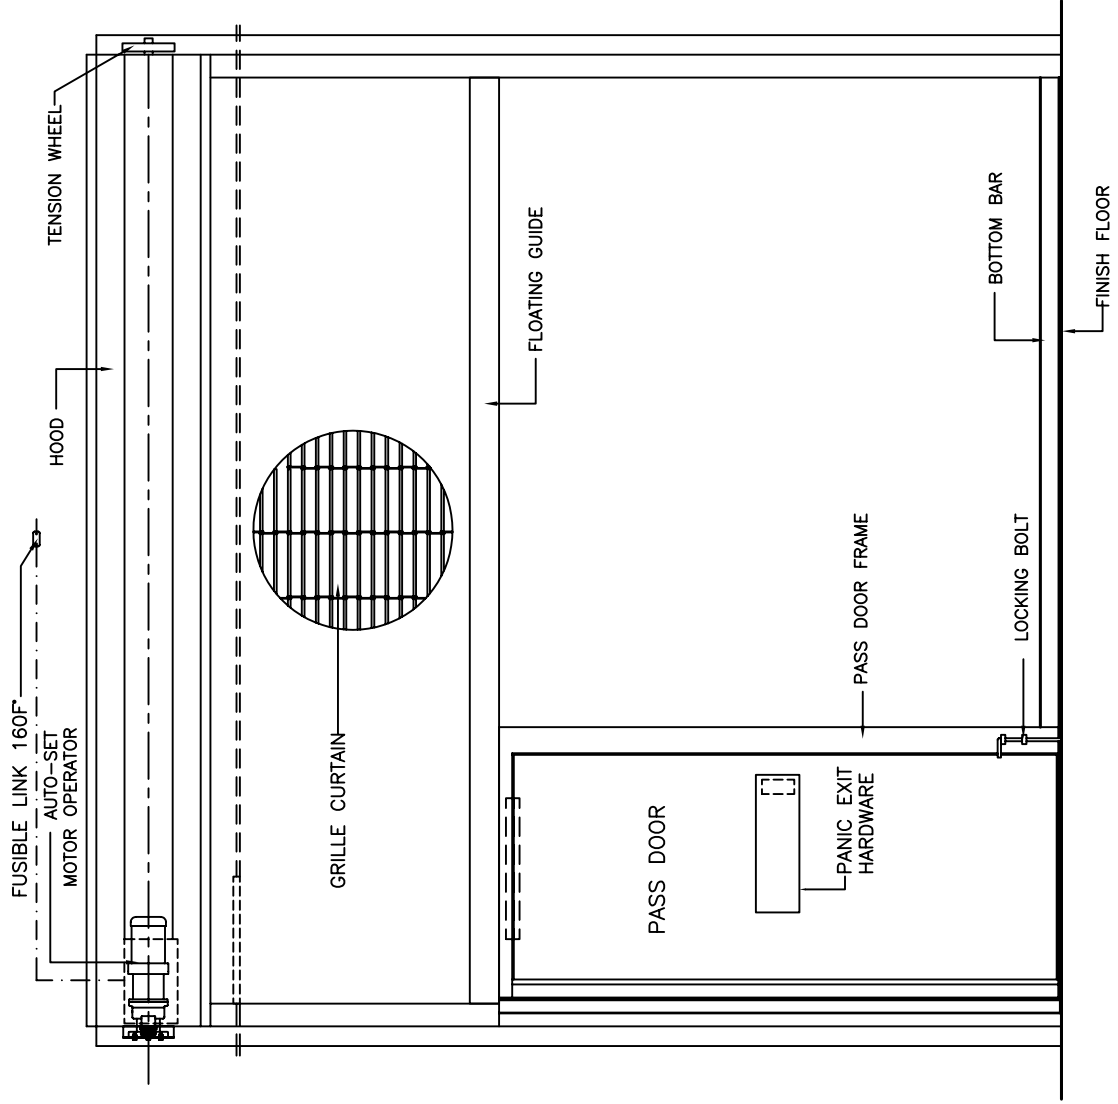

SAFESCAPE SELF-OPENING GRILLE MODEL G1500

13-10031

NOTE: THE G1500 IS AVAILABLE WITH TWO EGRESS DOOR