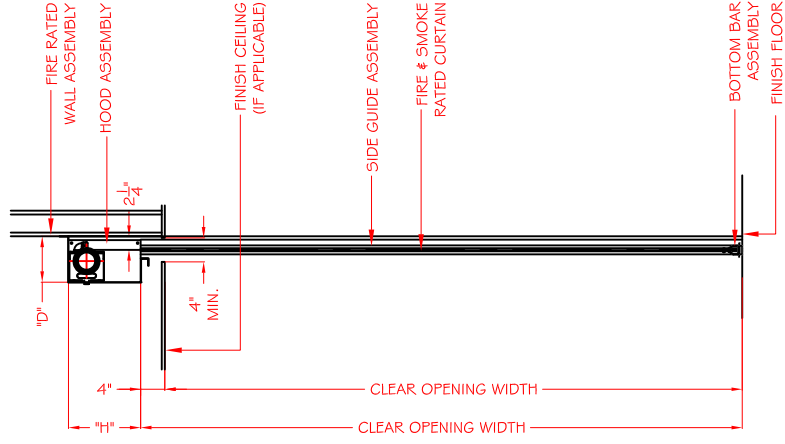

# FireFighter™ D200E FIRE AND SMOKE RATED CURTAIN W/EGRESS

32-20001

SECTION - SINGLE BARREL  
6FT IN WIDTH UP TO 6FT IN WIDTH

SECTION - SINGLE BARREL  
UP TO 6FT IN WIDTH