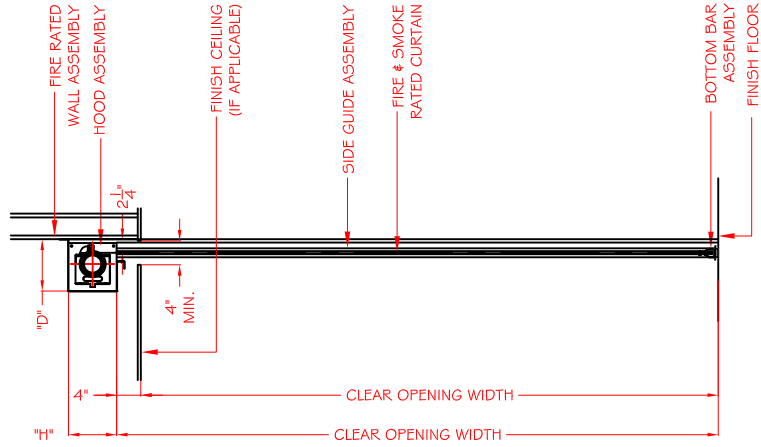

# FireFighter™ D200E FIRE AND SMOKE RATED CURTAIN W/EGRESS

32-20001

SECTION - SINGLE BARREL  
6FT IN WIDTH UP TO 6FT IN WIDTH

SECTION - SINGLE BARREL  
UP TO 6FT IN WIDTH