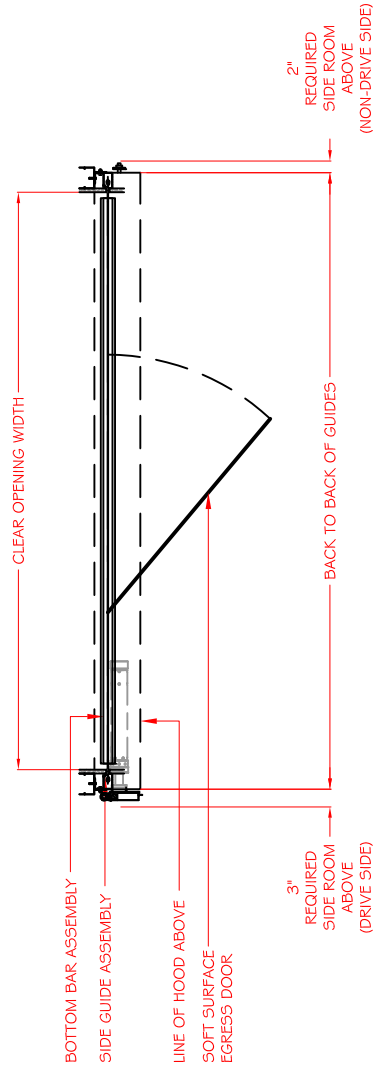

FireFighter™ D200E FIRE AND SMOKE RATED CURTAIN W/EGRESS

32-30001

PLAN
UP TO 60FT IN WIDTH